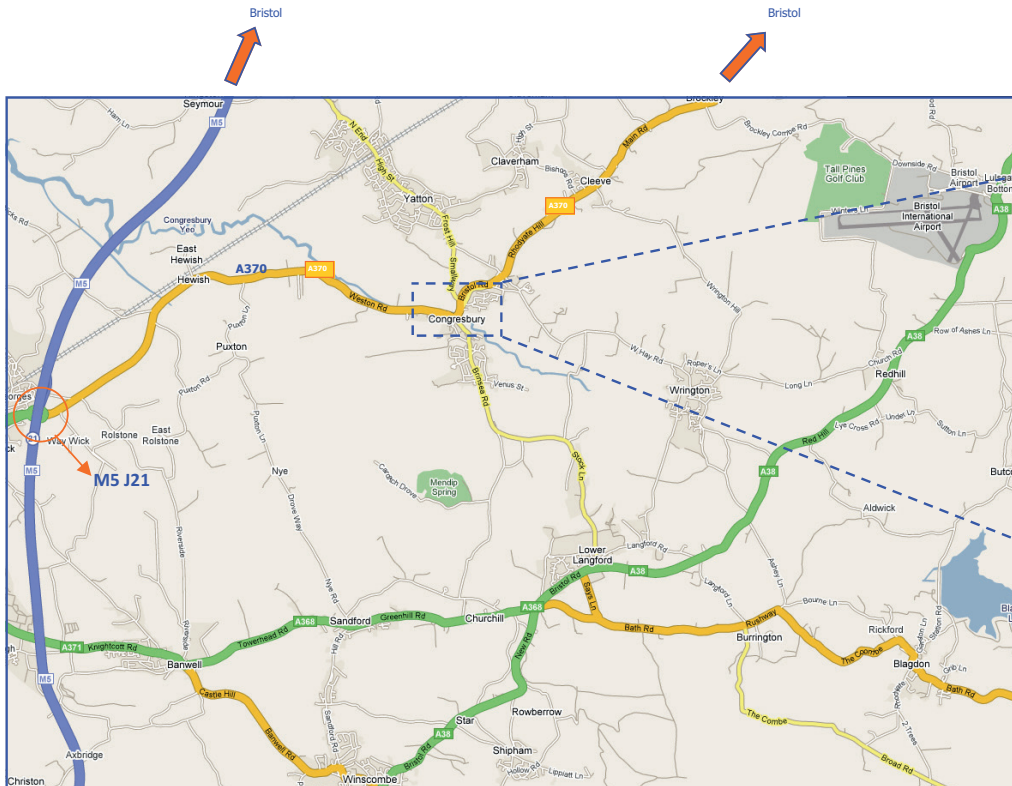

The nearest postcode for GPS is BS49 5BX

Directions to Congresbury from M5 J21

- Head towards Bristol along A370
- At the traffic lights (A) continue towards Bristol (A370)
- After the traffic lights cross the river then take the first right turn
- Take the next immediate right
- Enter the car park

Directions to Congresbury from Bristol

- Leave Bristol along A370 following signs for Weston-S-Mare
- In Congresbury you will pass through traffic lights (B)
- After the traffic lights take the first turning on the left
- Take the next immediate right
- Enter the car park