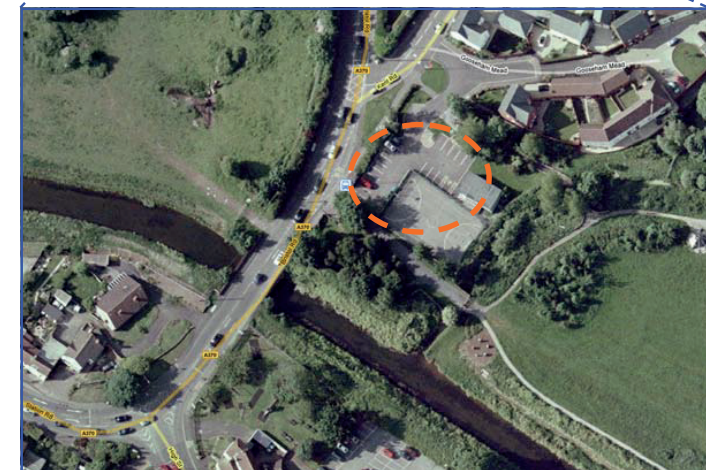

The nearest postcode for GPS is BS49 5BX

Directions to Congresbury from M5 J21

- Head towards Bristol along A370
- At the traffic lights (A) continue towards Bristol (A370)
- After the traffic lights cross the river then take the first right turn
- Take the next immediate right
- Enter the car park

Directions to Congresbury from Bristol

- Leave Bristol along A370 following signs for Weston-S-Mare
- In Congresbury you will pass through traffic lights (B)
- After the traffic lights take the first turning on the left
- Take the next immediate right
- Enter the car park