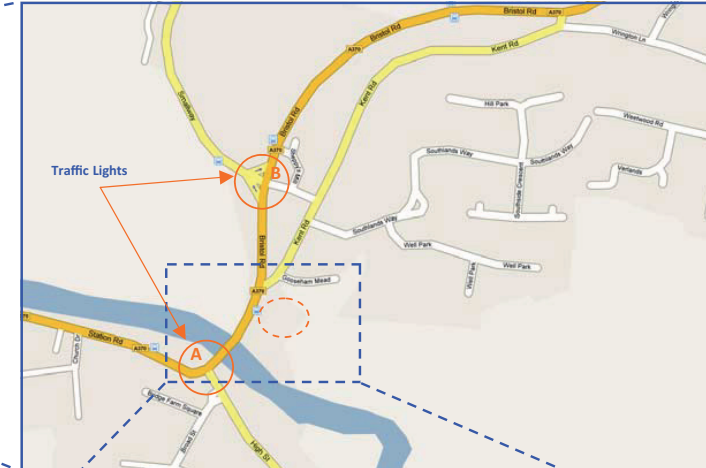

The nearest postcode for GPS is BS49 5BX

Directions to Congresbury from M5 J21

- Head towards Bristol along A370
- At the traffic lights (A) continue towards Bristol (A370)
- After the traffic lights cross the river then take the first right turn
- Take the next immediate right
- Enter the car park

Directions to Congresbury from Bristol

- Leave Bristol along A370 following signs for Weston-S-Mare
- In Congresbury you will pass through traffic lights (B)
- After the traffic lights take the first turning on the left
- Take the next immediate right
- Enter the car park