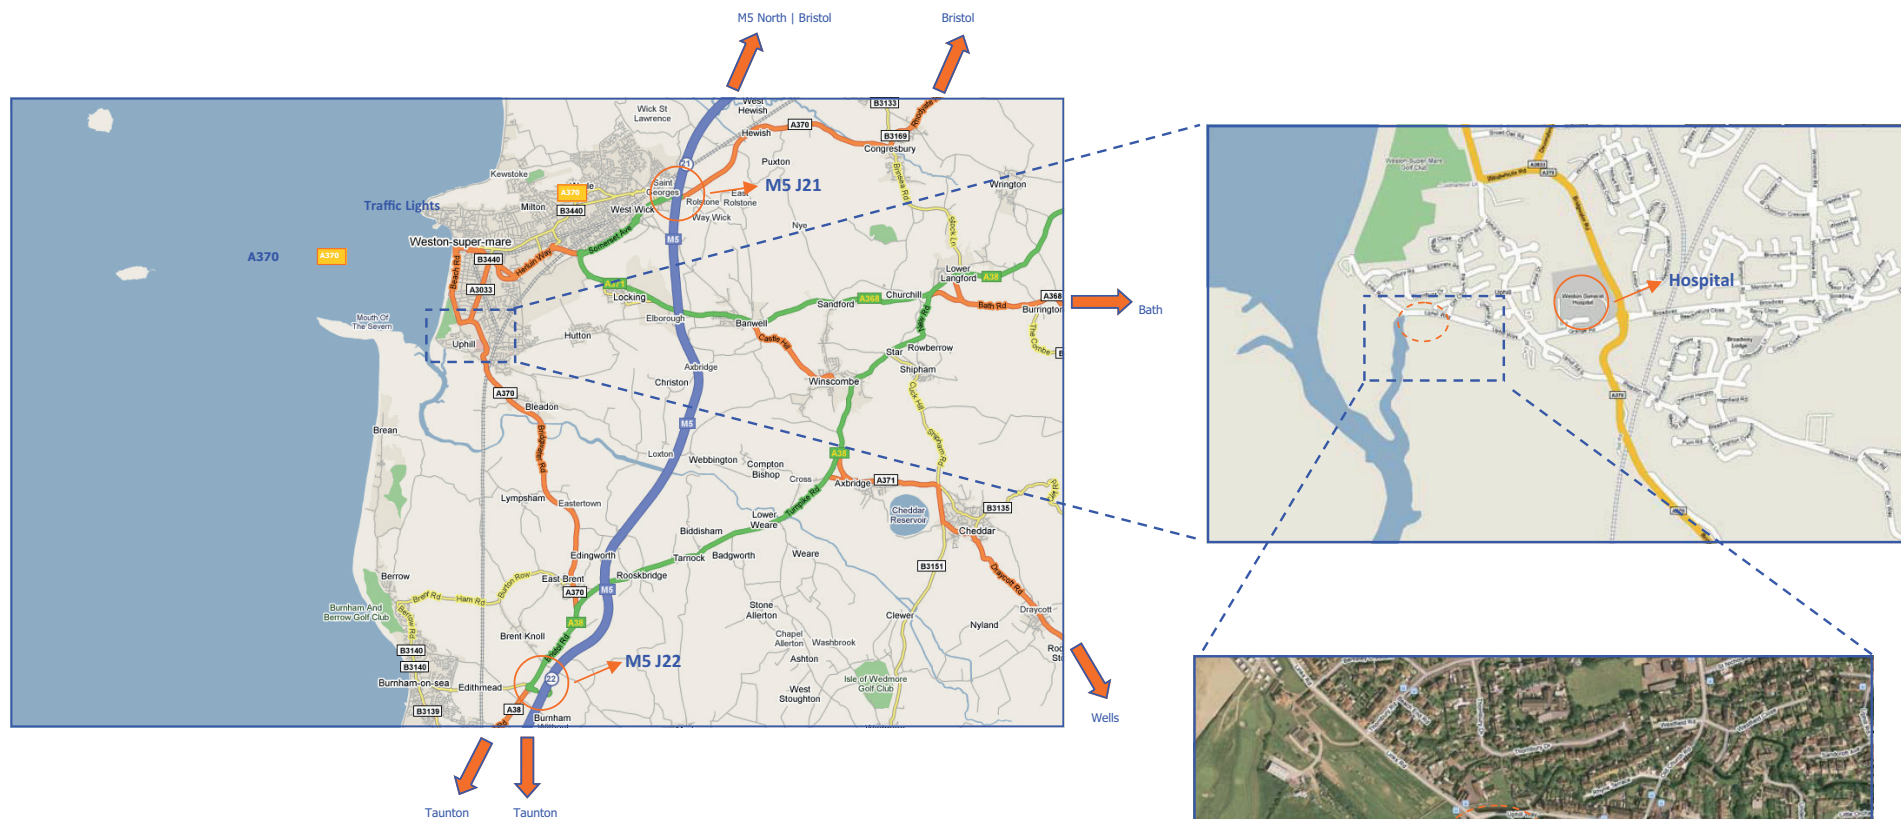

The nearest postcode for GPS is BS23 4XR

## Directions to Uphill from M5 J21 (north)

- Follow signs to Weston-s-Mare town centre
- At the 4th roundabout after leaving the motorway junction turn left
- Following signs for Hospital or A&E through 2 roundabouts
- Drive past the entrance to the hospital and turn right at the roundabout
- Take the next left and follow road to the end of houses on left.  
As road veers to right take the left turn signposted Uphill Boat Yard

## Directions to Uphill from M5 J22 (south)

- Follow signs to Weston-s-Mare town centre then,
- Following signs for Hospital or A&E
- Drive past the entrance to the hospital and turn right at the roundabout
- Take the next left and follow road to the end of houses on left.  
As road veers to right take the left turn signposted Uphill Boat Yard